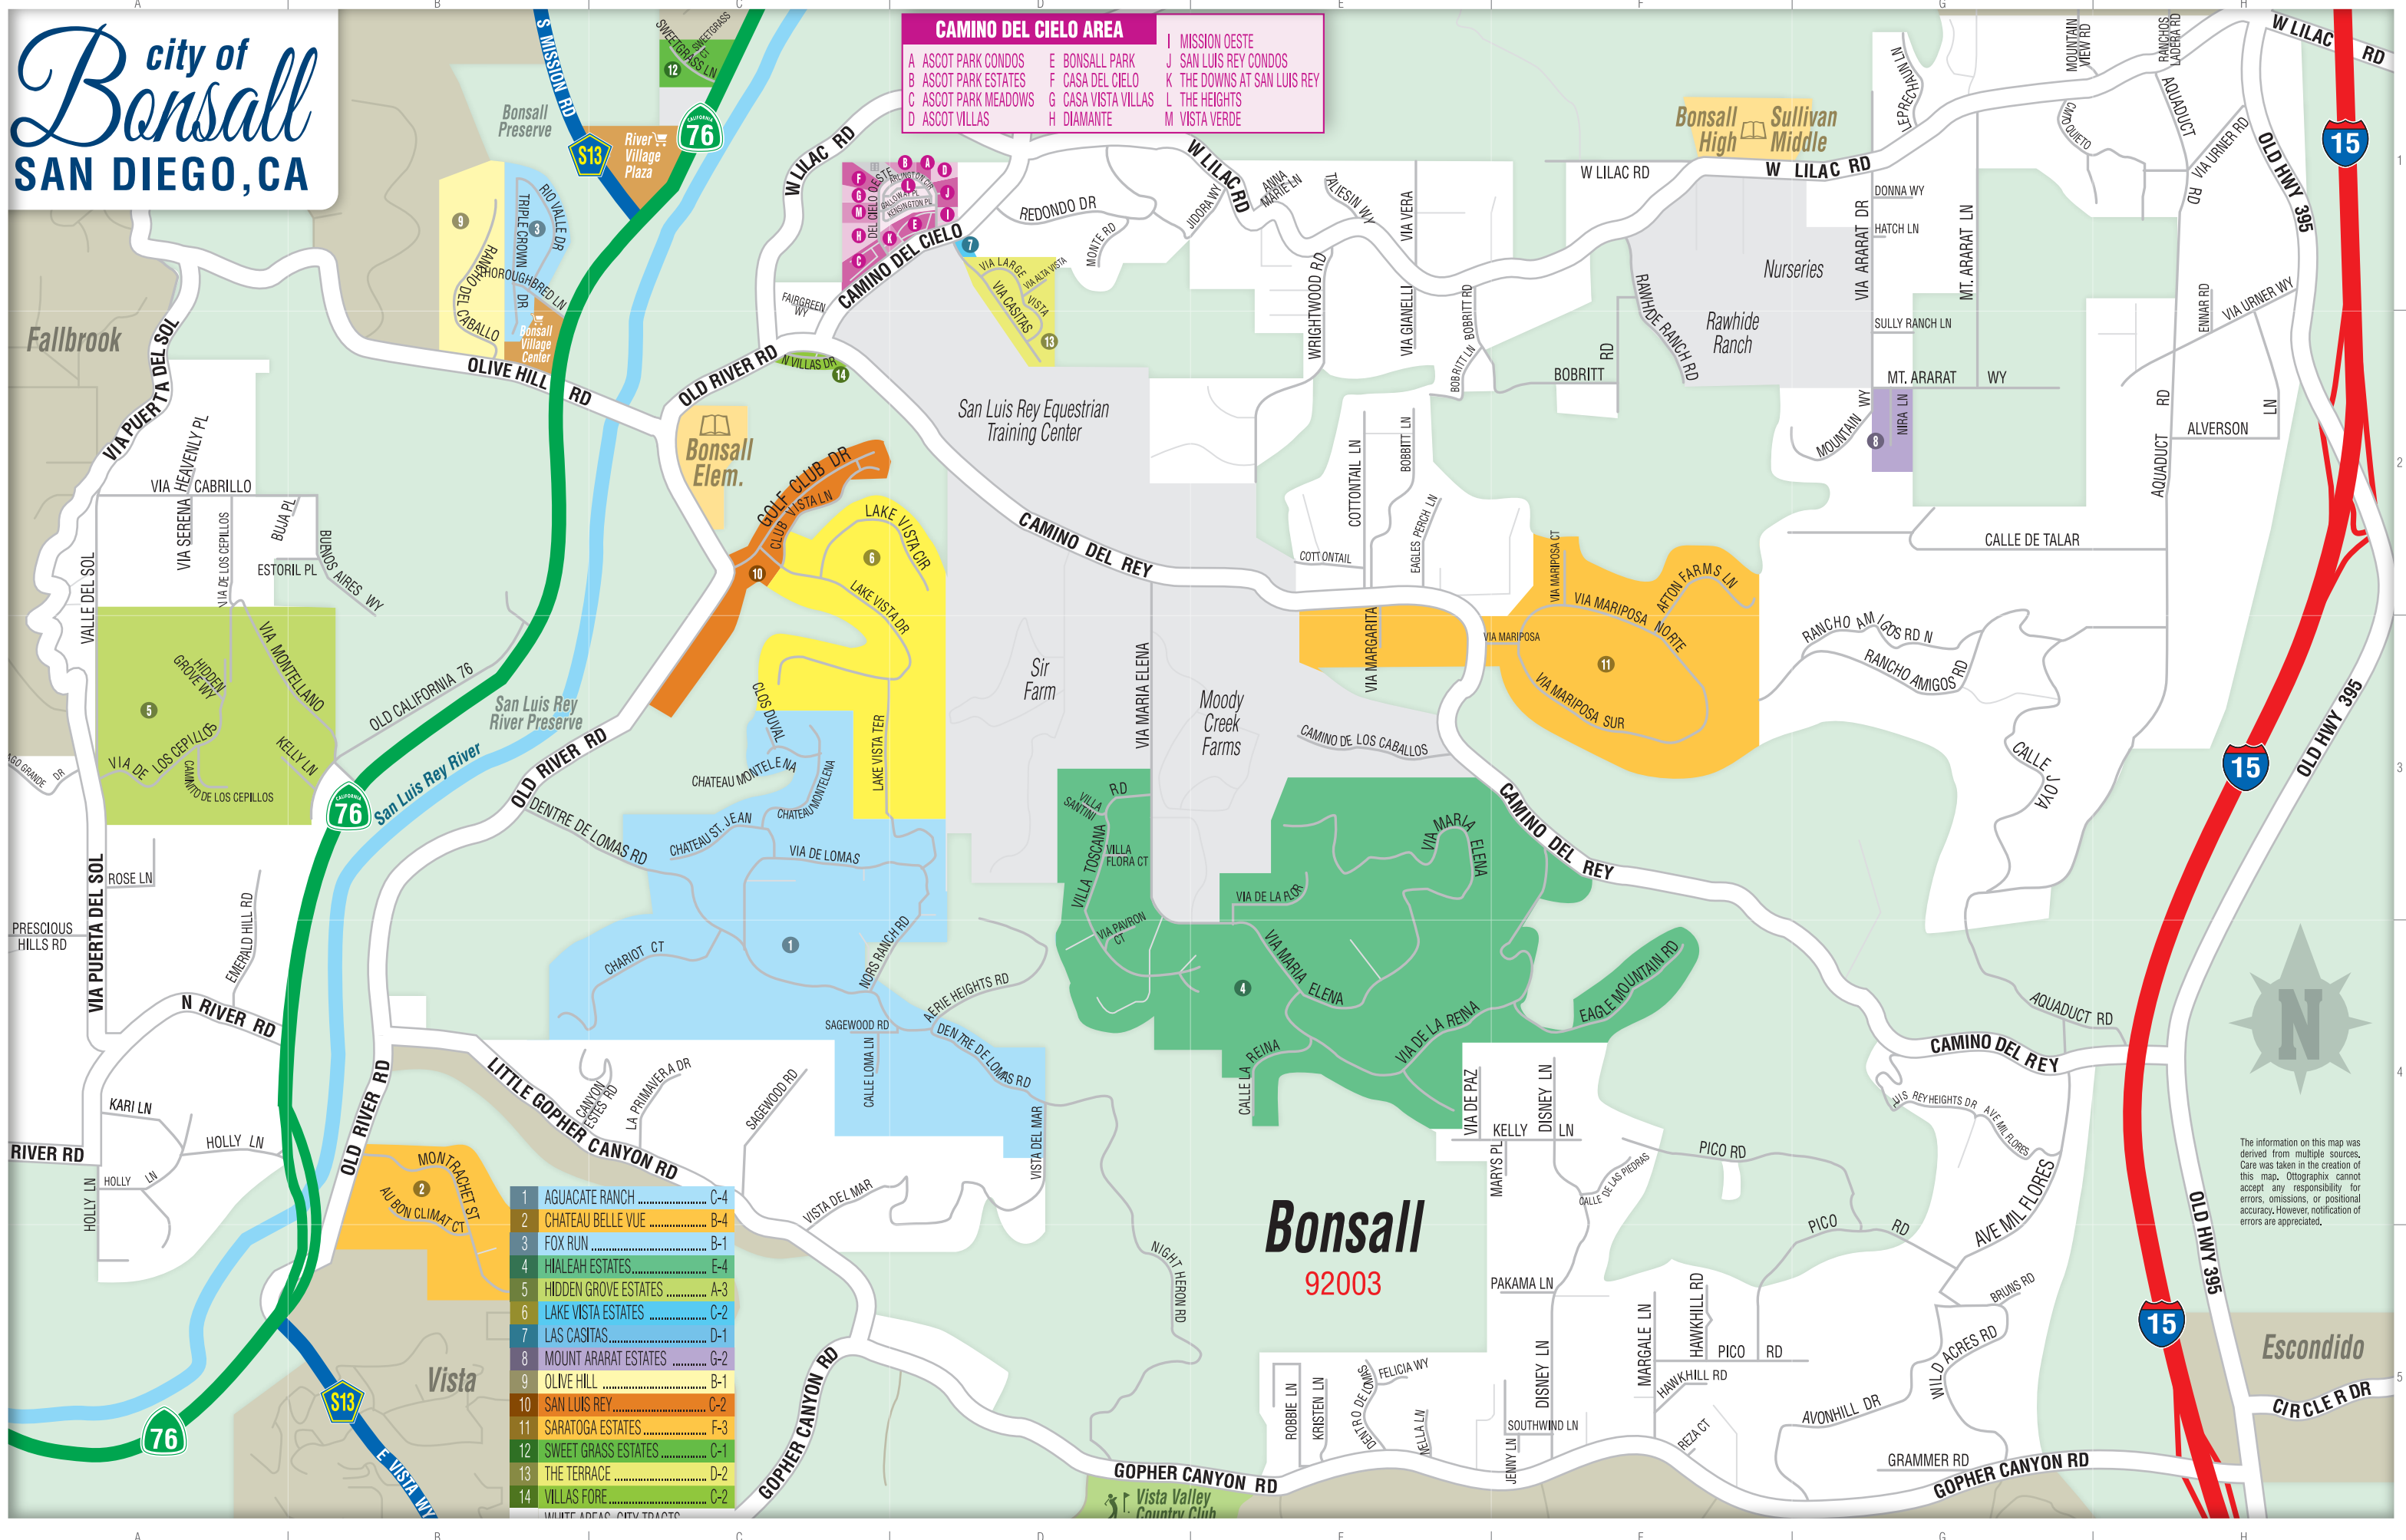

City of Bensall SAN DIEGO, CA

CAMINO DEL CIELO AREA

A ASCOT PARK CONDOS	E BONSALL PARK	I MISSION OESTE
B ASCOT PARK ESTATES	F CASA DEL CIELO	J SAN LUIS REY CONDOS
C ASCOT PARK MEADOWS	G CASA VISTA VILLAS	K THE DOWNS AT SAN LUIS REY
D ASCOT VILLAS	H DIAMANTE	L THE HEIGHTS
		M VISTA VERDE

1	AGUACATE RANCH	C-4
2	CHATEAU BELLE VUE	B-4
3	FOX RUN	B-1
4	HIALEAH ESTATES	E-4
5	HIDDEN GROVE ESTATES	A-3
6	LAKE VISTA ESTATES	C-2
7	LAS CASITAS	D-1
8	MOUNT ARARAT ESTATES	G-2
9	OLIVE HILL	B-1
10	SAN LUIS REY	C-2
11	SARATOGA ESTATES	F-3
12	SWEET GRASS ESTATES	G-1
13	THE TERRACE	D-2
14	VILLAS FORE	C-2

Bonsall
92003

Escondido

Vista Valley Country Club