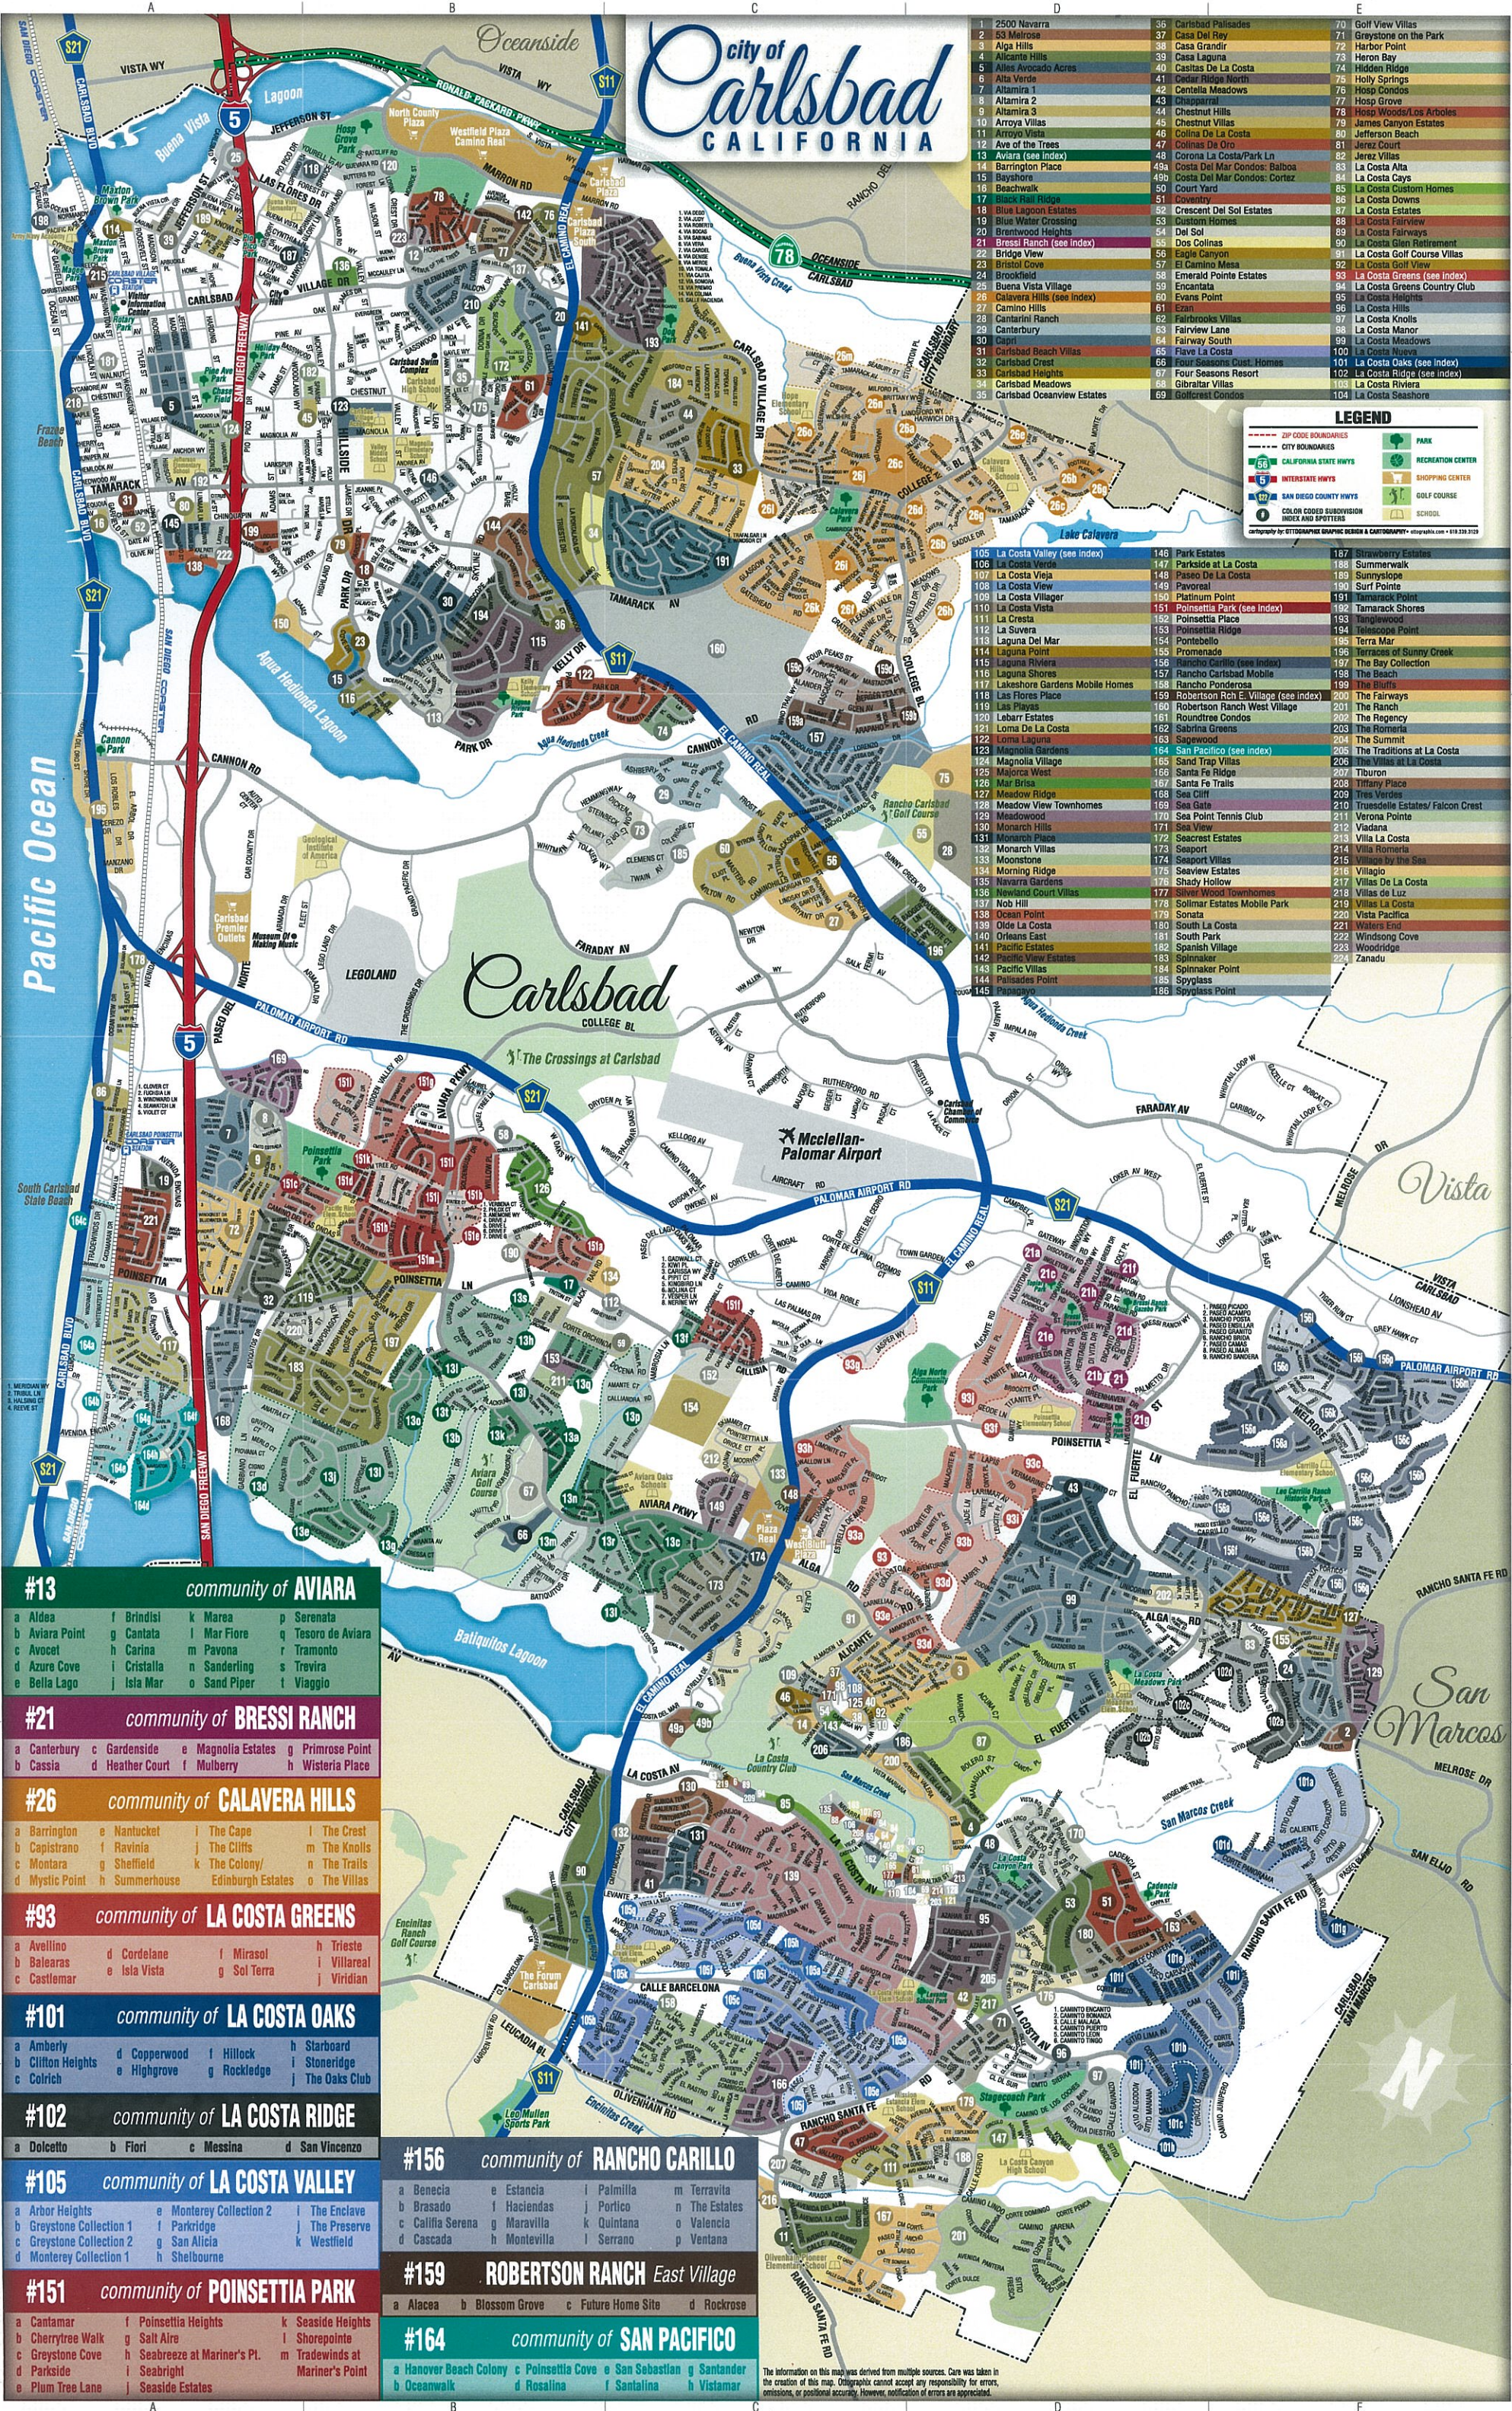

City of Carlsbad CALIFORNIA

1	2500 Navarra	36	Carlsbad Palisades	70	Golf View Villas
2	53 Melrose	37	Casa Del Rey	71	Greystone on the Park
3	Alga Hills	38	Casa Grandir	72	Harbor Point
4	Alicante Hills	39	Casa Laguna	73	Heron Bay
5	Aliso Avocado Acres	40	Casitas De La Costa	74	Hidden Ridge
6	Alta Vista	41	Costa Ridge Westin	75	Holly Springs
7	Altamira 1	42	Cantella Meadows	76	Hosp Condos
8	Altamira 2	43	Chapparal	77	Hosp Grove
9	Altamira 3	44	Chestnut Hills	78	Hosp Woods/Los Arboles
10	Arroyo Villas	45	Chestnut Villas	79	James Canyon Estates
11	Arroyo Vista	46	Colina De La Costa	80	Jefferson Beach
12	Ave of the Trees	47	Colinas De Oro	81	Jerez Court
13	Alta Vista	48	Corona La Costa/Park Ln	82	Jerez Villas
14	Barrington Place	49a	Costa Del Mar Condos: Balboa	83	La Costa Alta
15	Bayshore	49b	Costa Del Mar Condos: Cortez	84	La Costa Cays
16	Beachwalk	50	Court Yard	85	La Costa Custom Homes
17	Black Hill Ridge	51	Coventry	86	La Costa Estates
18	Blue Lagoon Estates	52	Crescent Del Sol Estates	87	La Costa Downs
19	Blue Water Crossing	53	Custom Homes	88	La Costa Fairview
20	Brentwood Heights	54	Del Sol	89	La Costa Fairways
21	Bressi Ranch (see index)	55	Dos Colinas	90	La Costa Glen Retirement
22	Bridge View	56	Eagle Canyon	91	La Costa Golf Course Villas
23	Bristol Cove	57	El Camino Mesa	92	La Costa Golf View
24	Brookfield	58	Emerald Pointe Estates	93	La Costa Greens (see index)
25	Buena Vista Village	59	Encantata	94	La Costa Greens Country Club
26	Calavera Hills (see index)	60	Evans Point	95	La Costa Heights
27	Camino Hills	61	Exan	96	La Costa Knolls
28	Canterini Ranch	62	Fairbrooks Villas	97	La Costa Manor
29	Canterbury	63	Fairview Lane	98	La Costa Meadows
30	Capri	64	Fairway South	99	La Costa Nueva
31	Carlsbad Beach Villas	65	Flava La Costa	100	La Costa Oaks (see index)
32	Carlsbad Crest	66	Four Seasons East: Homes	101	La Costa Oaks (see index)
33	Carlsbad Heights	67	Four Seasons Resort	102	La Costa Riviera
34	Carlsbad Meadows	68	Gibraltar Villas	103	La Costa Seashore
35	Carlsbad Oceanview Estates	69	Golfcrest Condos	104	La Costa Seashore