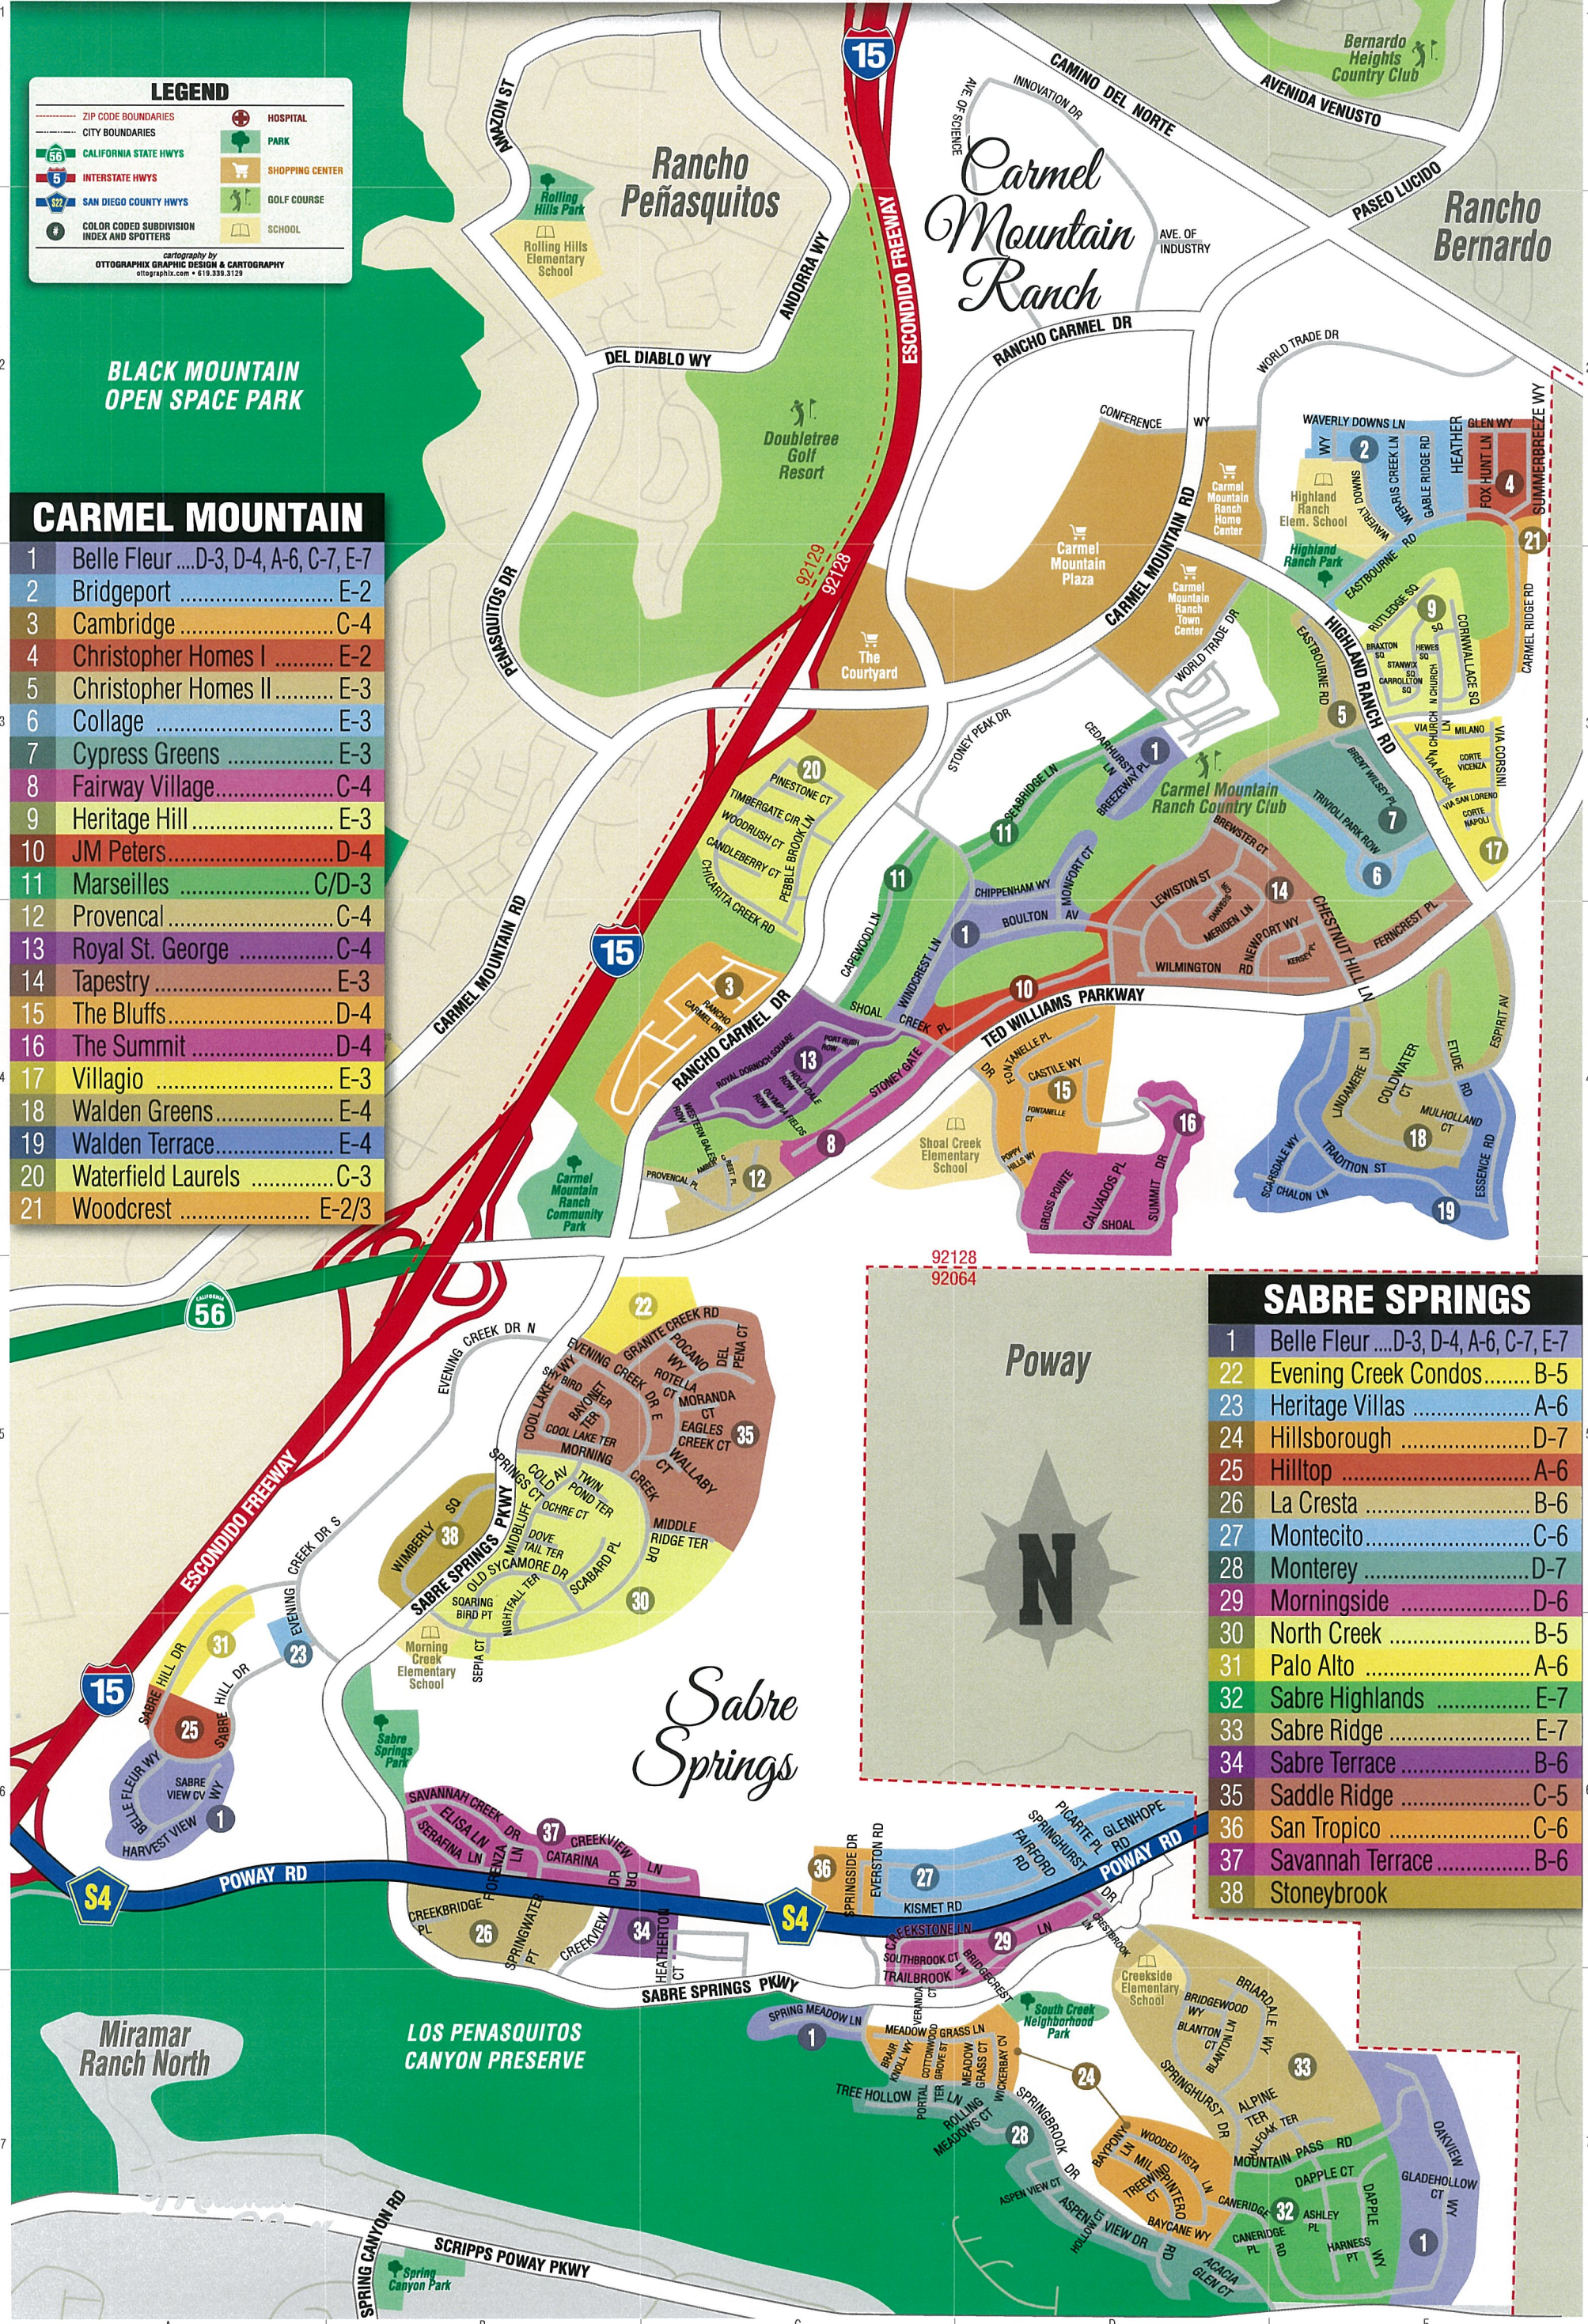

communities of Carmel Mountain Ranch/Sabre Springs

SAN DIEGO, CALIFORNIA

LEGEND

- ZIP CODE BOUNDARIES
- CITY BOUNDARIES
- CALIFORNIA STATE HWYS
- INTERSTATE HWYS
- SAN DIEGO COUNTY HWYS
- COLOR CODED SUBDIVISION INDEX AND SPOTTERS
- + HOSPITAL
- + PARK
- + SHOPPING CENTER
- + GOLF COURSE
- + SCHOOL

BLACK MOUNTAIN OPEN SPACE PARK

CARMEL MOUNTAIN

- 1 Belle FleurD-3, D-4, A-6, C-7, E-7
- 2 Bridgeport E-2
- 3 Cambridge C-4
- 4 Christopher Homes I E-2
- 5 Christopher Homes II E-3
- 6 Collage E-3
- 7 Cypress Greens E-3
- 8 Fairway Village..... C-4
- 9 Heritage Hill E-3
- 10 JM Peters D-4
- 11 Marseilles C/D-3
- 12 Provencal C-4
- 13 Royal St. George C-4
- 14 Tapestry E-3
- 15 The Bluffs D-4
- 16 The Summit D-4
- 17 Villagio E-3
- 18 Walden Greens E-4
- 19 Walden Terrace..... E-4
- 20 Waterfield Laurels C-3
- 21 Woodcrest E-2/3

SABRE SPRINGS

- 1 Belle FleurD-3, D-4, A-6, C-7, E-7
- 22 Evening Creek Condos..... B-5
- 23 Heritage Villas A-6
- 24 Hillsborough D-7
- 25 Hilltop A-6
- 26 La Cresta B-6
- 27 Montecito C-6
- 28 Monterey D-7
- 29 Morningside D-6
- 30 North Creek B-5
- 31 Palo Alto A-6
- 32 Sabre Highlands E-7
- 33 Sabre Ridge E-7
- 34 Sabre Terrace B-6
- 35 Saddle Ridge C-5
- 36 San Tropico C-6
- 37 Savannah Terrace..... B-6
- 38 Stoneybrook

Poway

Sabre Springs

Miramar Ranch North

LOS PENASQUITOS CANYON PRESERVE

SCRIPPS POWAY PKWY