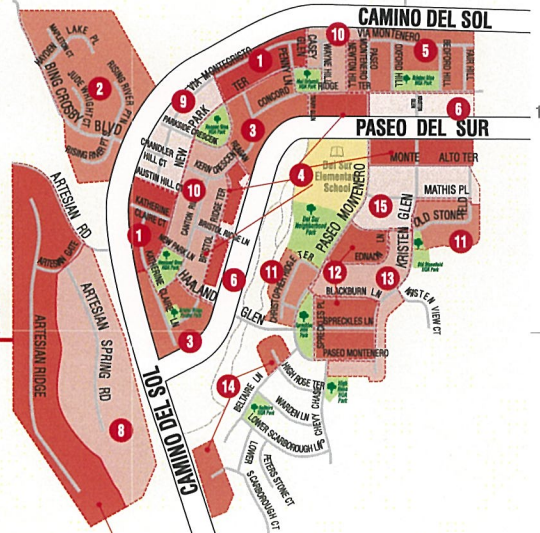

communities of *Del Sur, Torrey Highlands* *Santaluz & Pacific Highlands Ranch*

SAN DIEGO, CALIFORNIA

Community of **DEL SUR**

- | | | |
|--------------|-------------------|--------------|
| 1 Alcalá | 6 Cassero | 11 Mandolin |
| 2 Avaron | 7 Custom Homes | 12 Pasado |
| 3 Bridgewalk | 8 Gables Crossing | 13 Presidio |
| 4 Cabrillo | 9 Kensington | 14 Sentinels |
| 5 Carleton | 10 Madeira | 15 Valencia |

Community of **SANTALUZ**

- | | | |
|----------------|---------------------|------------------|
| 1 Casitas | 5 Haciendas Sur | 10 Sycamore Walk |
| 2 ColRich | 6 Mirasol | 11 The Ranch |
| 3 Davidson | 7 Posadas | 12 Verrazzano |
| 4 Garden Homes | 8 Sentinels | 13 Warmington |
| | 9 Spanish Bungalows | |

Community of **TORREY HIGHLANDS**

- | | |
|-------------------------------|-----------------------|
| 1 Collins Ranch | 5 Terrazo |
| 2 Fairbanks Highlands Estates | 6 Valencia Collection |
| 3 Maricel | 7 Villamontes |
| 4 Palma Real | |

Community of **PACIFIC HIGHLANDS RANCH**

- | | | |
|----------------------|------------------------|-----------------------|
| 1 Airoso | 9 Elm | 17 Santa Rosa |
| 2 Arabella | 10 Hampton Lane | 18 Soleil at Bordeaux |
| 3 Bordeaux | 11 Ivy | 19 The Crossings |
| 4 Brightwater | 12 Manzanita Trail | 20 Verana |
| 5 Canterra | 13 Portico | 21 Villa Andaluca |
| 6 Casabella | 14 Rancho Glen Estates | 22 Watermark |
| 7 Costa Del Sol | 15 Sandy Lane | 23 Windwood Village |
| 8 Costa Del Sol West | 16 Santa Barbara | |