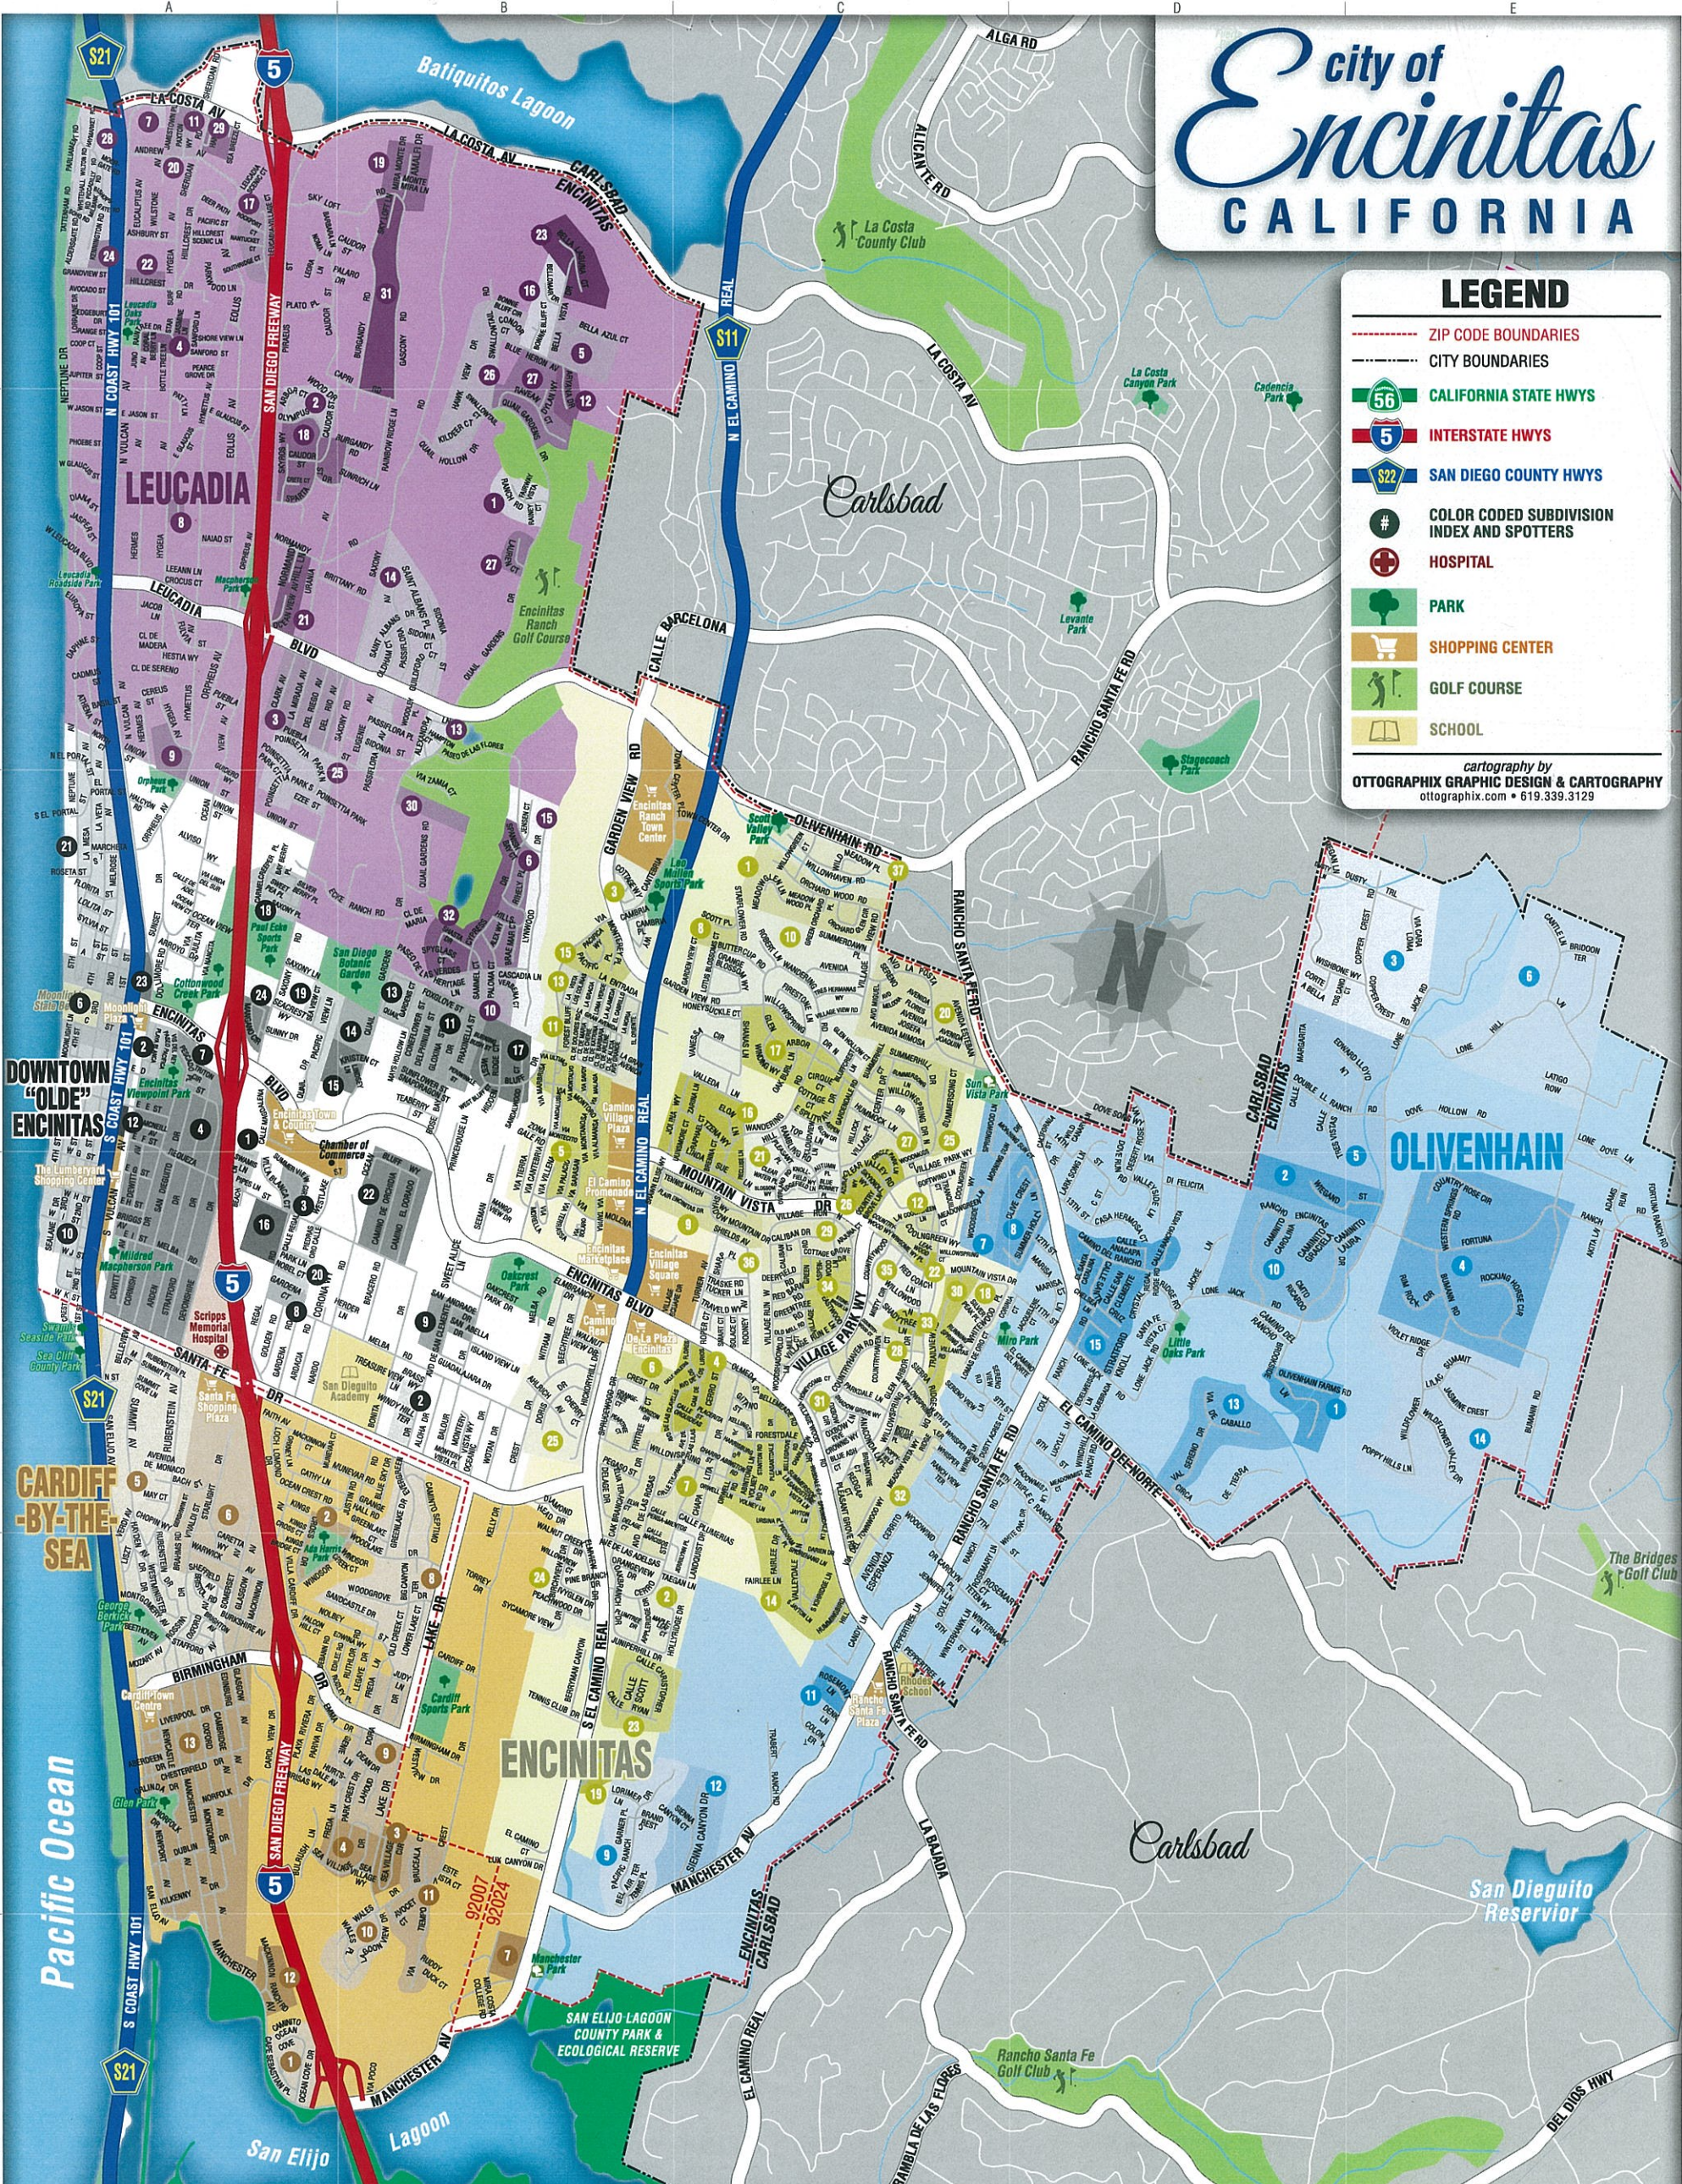

City of Encinitas CALIFORNIA

LEGEND

- ZIP CODE BOUNDARIES
- CITY BOUNDARIES
- 56 CALIFORNIA STATE HWYS
- 5 INTERSTATE HWYS
- S22 SAN DIEGO COUNTY HWYS
- # COLOR CODED SUBDIVISION INDEX AND SPOTTERS
- + HOSPITAL
- P PARK
- S SHOPPING CENTER
- G GOLF COURSE
- S SCHOOL

cartography by
OTTOGRAPHIX GRAPHIC DESIGN & CARTOGRAPHY
ottoalphix.com • 619.339.3129

LEUCADIA

- 1 37 Ranch Rd
- 2 Arbor Hill Estates
- 3 Avocado Acres
- 4 Bay Laurel
- 5 Bella Vista Estate
- 6 Brae Mar
- 7 Cabanas on the Coast
- 8 Camelot by the Sea
- 9 Coast Point
- 10 Concordia
- 11 Costa Laguna Estates
- 12 Crest View
- 13 Devonshire
- 14 Foxpoint
- 15 Hilltop
- 16 Lagoon View
- 17 Leucadia Village
- 18 Maravu
- 19 Monte Mira
- 20 Nantucket
- 21 Normandy Glen
- 22 Pacific Cove
- 23 Pacific Crest
- 24 Pacifica
- 25 Poinsettia Park
- 26 Quail Gardens
- 27 Quail Ridge
- 28 Seabluff
- 29 Sheridan Estates
- 30 Sidonia
- 31 Sky Loft
- 32 The Links

DOWNTOWN "OLDE" ENCINITAS

- 1 Beach Street
- 2 Bluewater
- 3 Encinitas Country Village
- 4 Encinitas Highlands
- 5 Haciendas de la Playa
- 6 Moonlight Beach Area
- 7 North Shore
- 8 North Shore Gardens
- 9 Oak Knolls
- 10 Olde Encinitas
- 11 Pacific Serena
- 12 Pacific Station
- 13 Quail Park
- 14 Quail Pointe
- 15 Quail Run
- 16 Regal View
- 17 Sandalwood
- 18 Saxony
- 19 Sea Ranch Estates
- 20 Seascape
- 21 Seaside Gardens
- 22 The Gallery
- 23 The Lofts
- 24 West Hampton Cove

CARDIFF-BY-THE-SEA

- 1 Cardiff Cove
- 2 Cardiff Highlands
- 3 Cardiff Park
- 4 Cardiff Sea Village
- 5 Composer District - Lower
- 6 Composer District - Upper
- 7 Pacific Pines
- 8 Park Place
- 9 Poinsettia Heights
- 10 Sandy Point
- 11 Sea Crest
- 12 Seaside
- 13 Walking District (Cardiff)

OLIVENHAIN

- 1 Brookside
- 2 Copper Creek
- 3 Copper Crest Estates
- 4 Country Rose
- 5 Double L Ranch
- 6 Knightsbridge
- 7 Morning Sun Ranch
- 8 Olive Crest
- 9 Pacific Ranch
- 10 Rancho Encinitas
- 11 Rosemont
- 12 Sienna Canyon
- 13 Val Sereno
- 14 Wildflower
- 15 Windsor Country Estates

ENCINITAS

- 1 Bridgewater
- 2 Broadmoor Estates
- 3 Cambria
- 4 Camino Park
- 5 Cantebria
- 6 Crestview Estates
- 7 Encinitas Estates
- 8 Encinitas Highlands
- 9 Encinitas Real
- 10 Fieldstone
- 11 Forest Bluff
- 12 Galleria
- 13 Green Valley Mob. Hm Pk
- 14 High County Villas
- 15 Mendocino
- 16 New Villanitas
- 17 North View
- 18 Ranch View Estates
- 19 Sage Canyon
- 20 Santa Fe Vista
- 21 Seagate Village
- 22 Silver Creek
- 23 Spyglass
- 24 Summerfield
- 25 Summerhill
- 26 Vida Pacifica
- 27 Village Creek
- 28 Village Park-Knolls Manor
- 29 Village Park-Recreation Club #1
- 30 Village Park-Recreation Club #2
- 31 Village Park-Recreation Club #4
- 32 Village Park-Sandcliff
- 33 Village Park-Shady Tree
- 34 Village Park-Townhomes #1
- 35 Village Park-Townhomes #2
- 36 Villanitas
- 37 Willowcreek