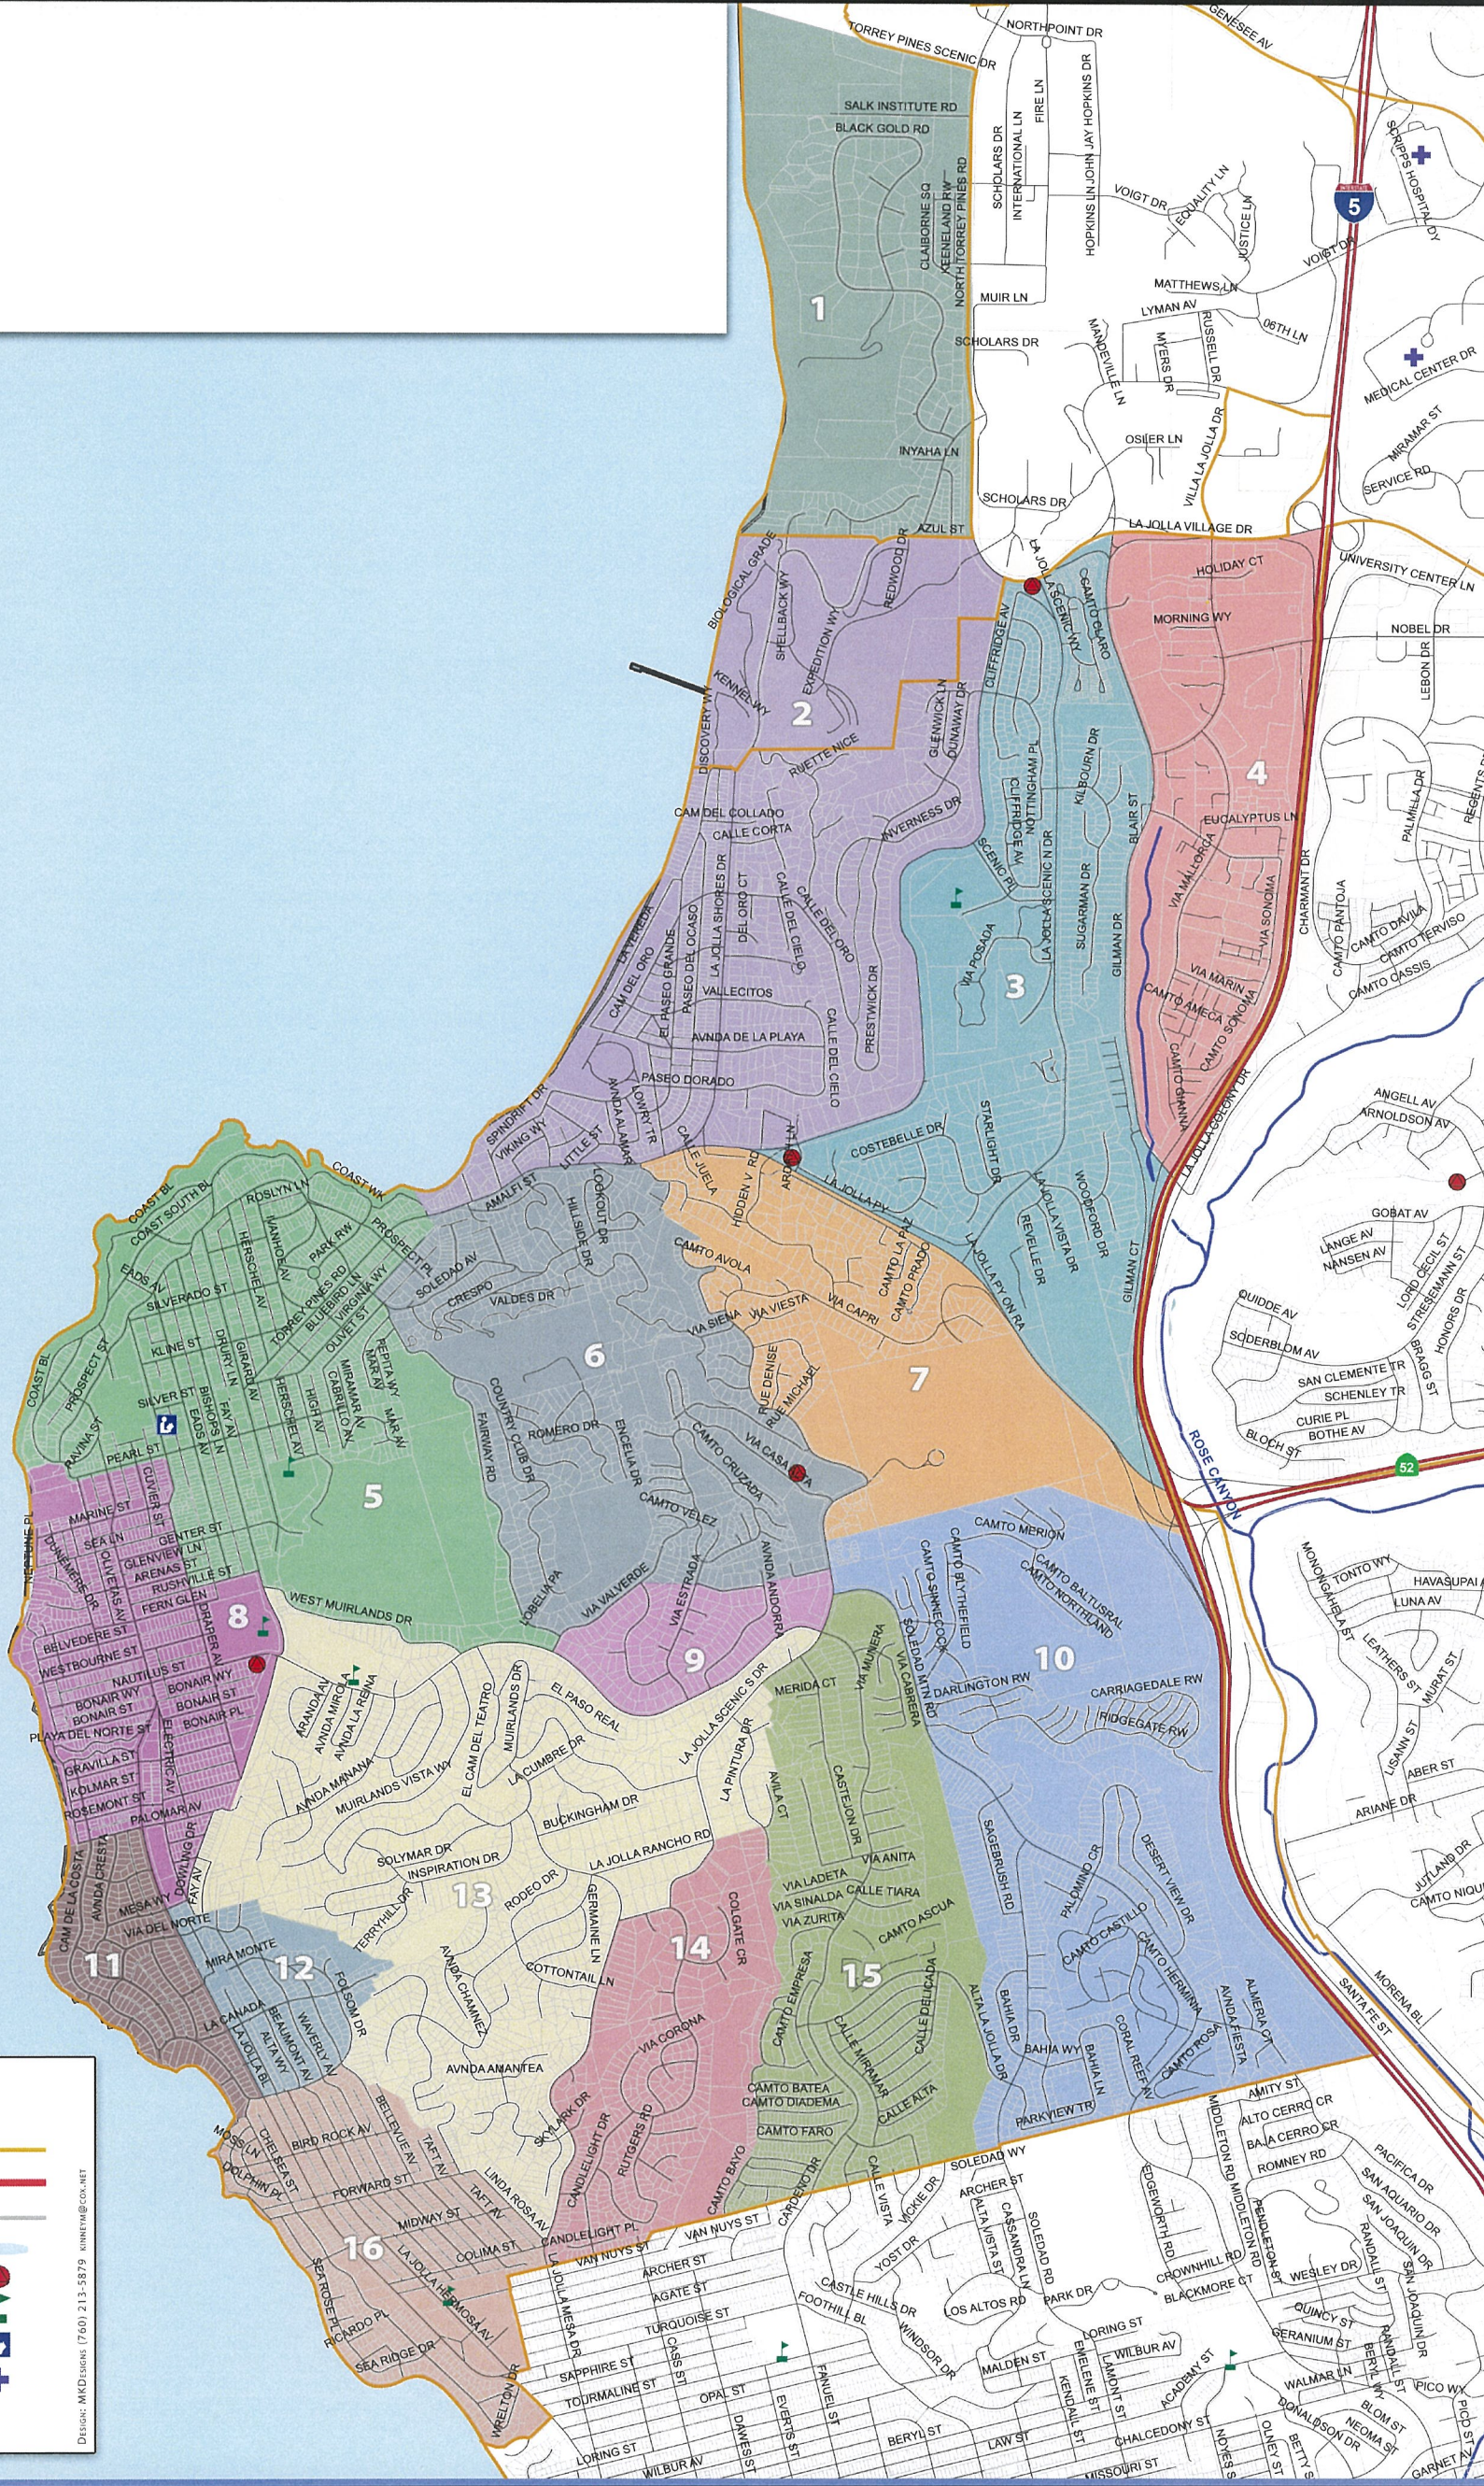

La Jolla

Communities

La Jolla Communities:

- Beach Barber Tract (8)
- Bird Rock (16)
- Country Club (6)
- Hidden Valley (7)
- La Jolla Alta (15)
- La Jolla Farms (1)
- La Jolla Heights (3)
- La Jolla Mesa (14)
- La Jolla Shores (2)
- La Jolla Village (4)
- Lower Hermosa (11)
- Muirlands (13)
- Muirlands West (9)
- Soledad South (10)
- Village (5)
- Upper Hermosa (12)

LEGEND:

- Zip Code Boundary
- Freeway/Highway/State Rte
- Parcels
- Water Bodies
- Fire Stations
- Schools
- Libraries
- Hospitals

Source: SanGIS 2012