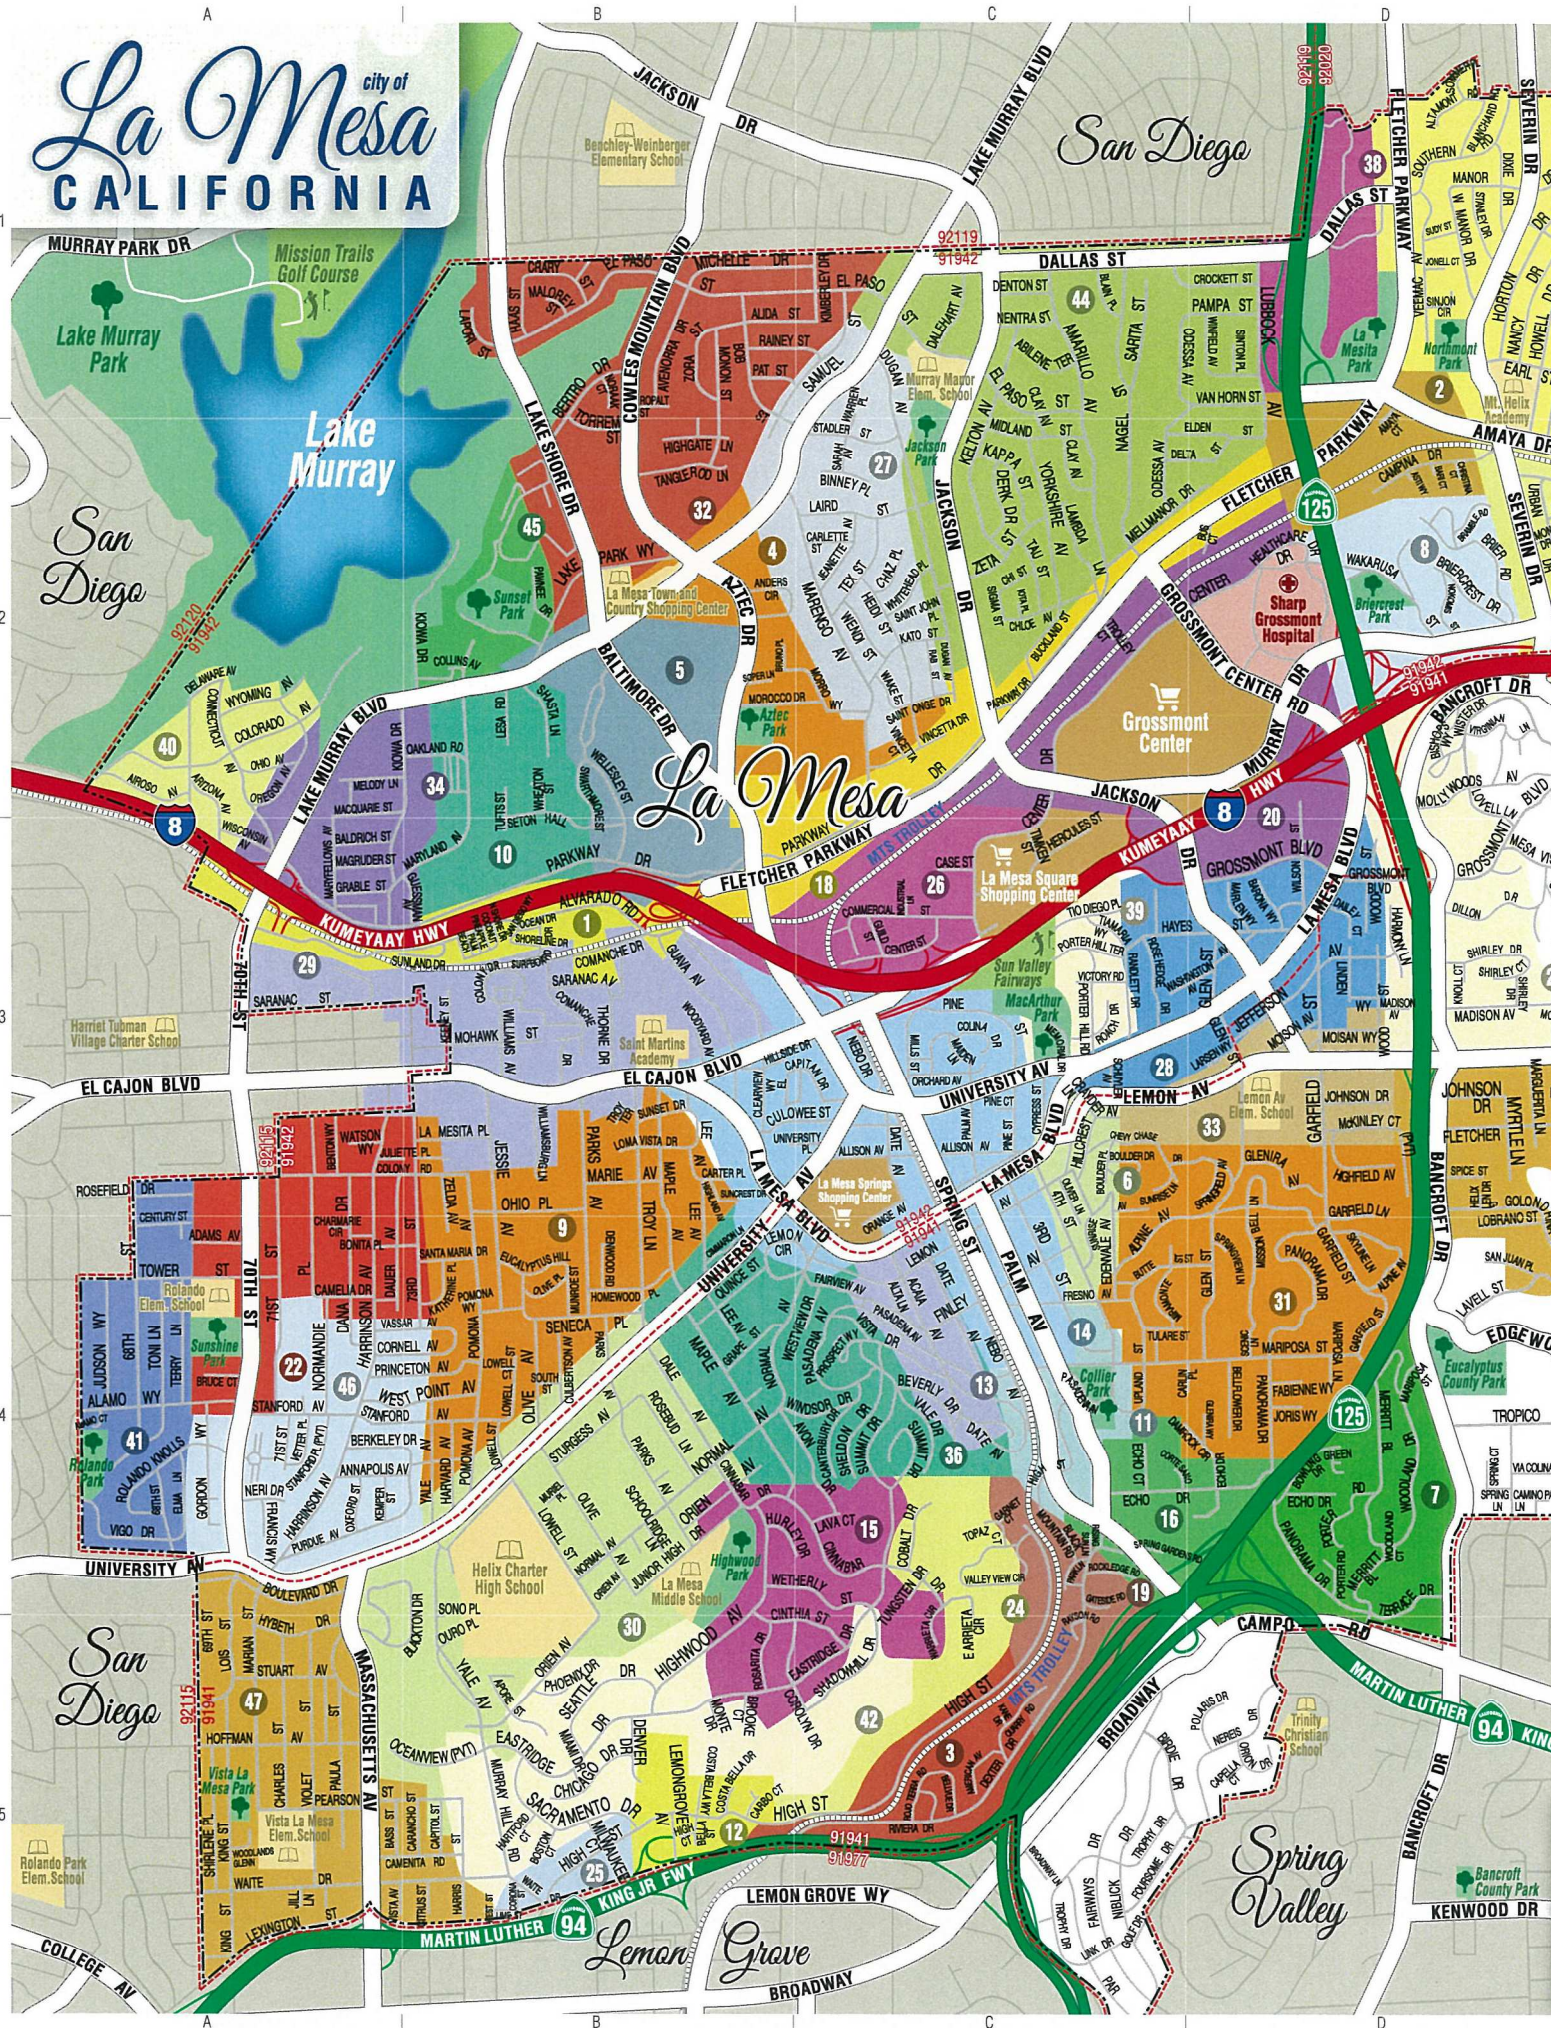

La Mesa

city of
CALIFORNIA

San Diego

La Mesa

San Diego

Lemon Grove

Spring Valley

94 KING JR

MARTIN LUTHER

CAMP

125

EDGEWOOD

BANCROFT DR

JOHNSON DR

JOHNSON DR

JOHNSON DR

JOHNSON DR

JOHNSON DR

JOHNSON DR

JOHNSON DR

JOHNSON DR

JOHNSON DR

JOHNSON DR

JOHNSON DR