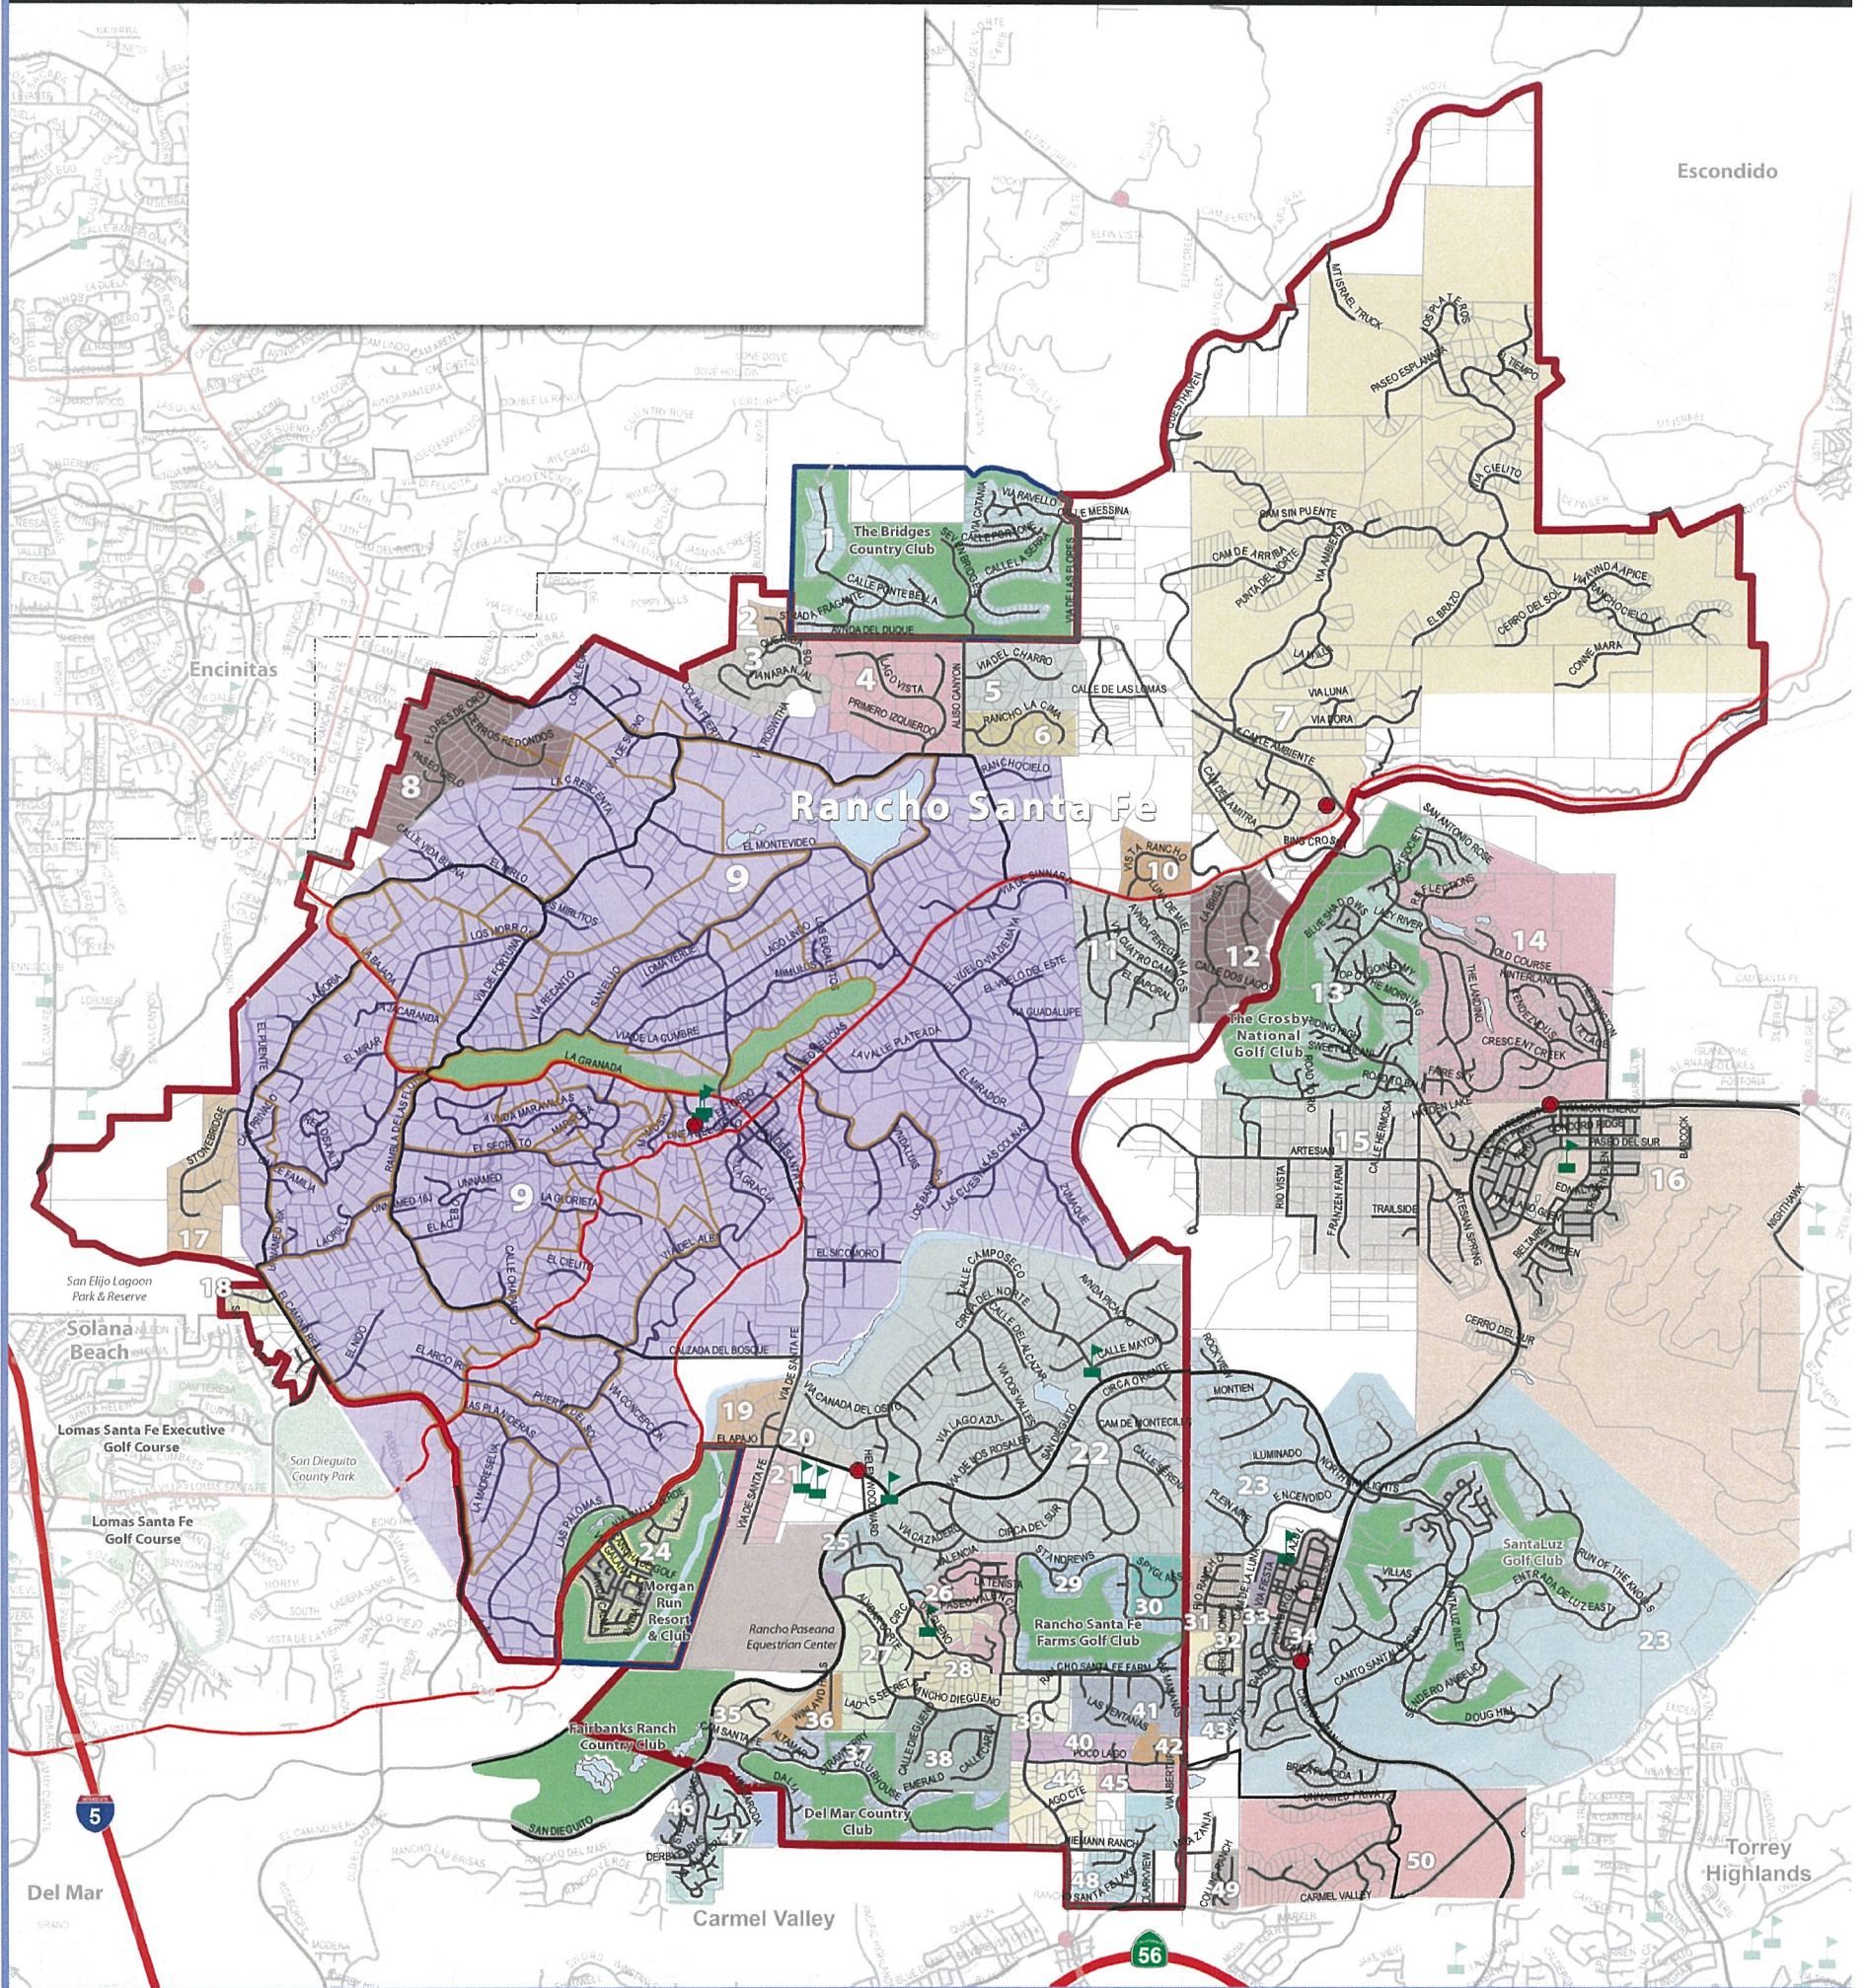

Rancho Santa Fe & Vicinity

Communities

Rancho Santa Fe Communities:

- | | | | |
|-----------------------|-----------------------------|------------------------------|---------------------------|
| 1. Bridges | 14. Lakes | 27. Del Rayo Estates | 40. Rancho Santa Fe Acres |
| 2. Las Villas | 15. Santa Fe Hills | 28. Circo Diegueno | 41. Rancho Farms Estates |
| 3. Groves | 16. Del Sur | 29. Rancho Santa Fe Farms | 42. Roxbury Estates |
| 4. Rancho Del Lago | 17. Stonebridge | 30. Spyglass | 43. Mirasol |
| 5. Via Del Charro | 18. Rancho Serena | 31. Santa Monica (Colrich) | 44. Santa Fe Sur |
| 6. Rancho La Cima | 19. River Estates | 32. Santa Monica (The Ranch) | 45. Stonefield Estates |
| 7. Cielo | 20. Tuscan Estates | 33. Sycamore Walk | 46. Stratford |
| 8. South Pointe Farms | 21. Rancho Santa Fe Meadows | 34. Verrazzano | 47. Senterra |
| 9. Covenant | 22. Fairbanks Ranch | 35. Montecito | 48. Rancho Santa Fe Lakes |
| 10. Summit | 23. Santa Luz | 36. Winland Hills | 49. Collins Ranch |
| 11. Hacienda Santa Fe | 24. Whispering Palms | 37. Del Mar Country Club | 50. Fairbanks Highlands |
| 12. Rancho Del Rio | 25. Del Rayo Downs | 38. San Diegueno Hills | |
| 13. Crosby | 26. Rancho Valencia | 39. Santa Fe Vista | |

LEGEND:

- 92067 Zip Code Boundary
- 92091 Zip Code Boundary
- Freeway/Highway/State Rte
- Parcels
- Private Trails
- Water Bodies
- Fire Stations
- Schools

Source: SanGIS 2012